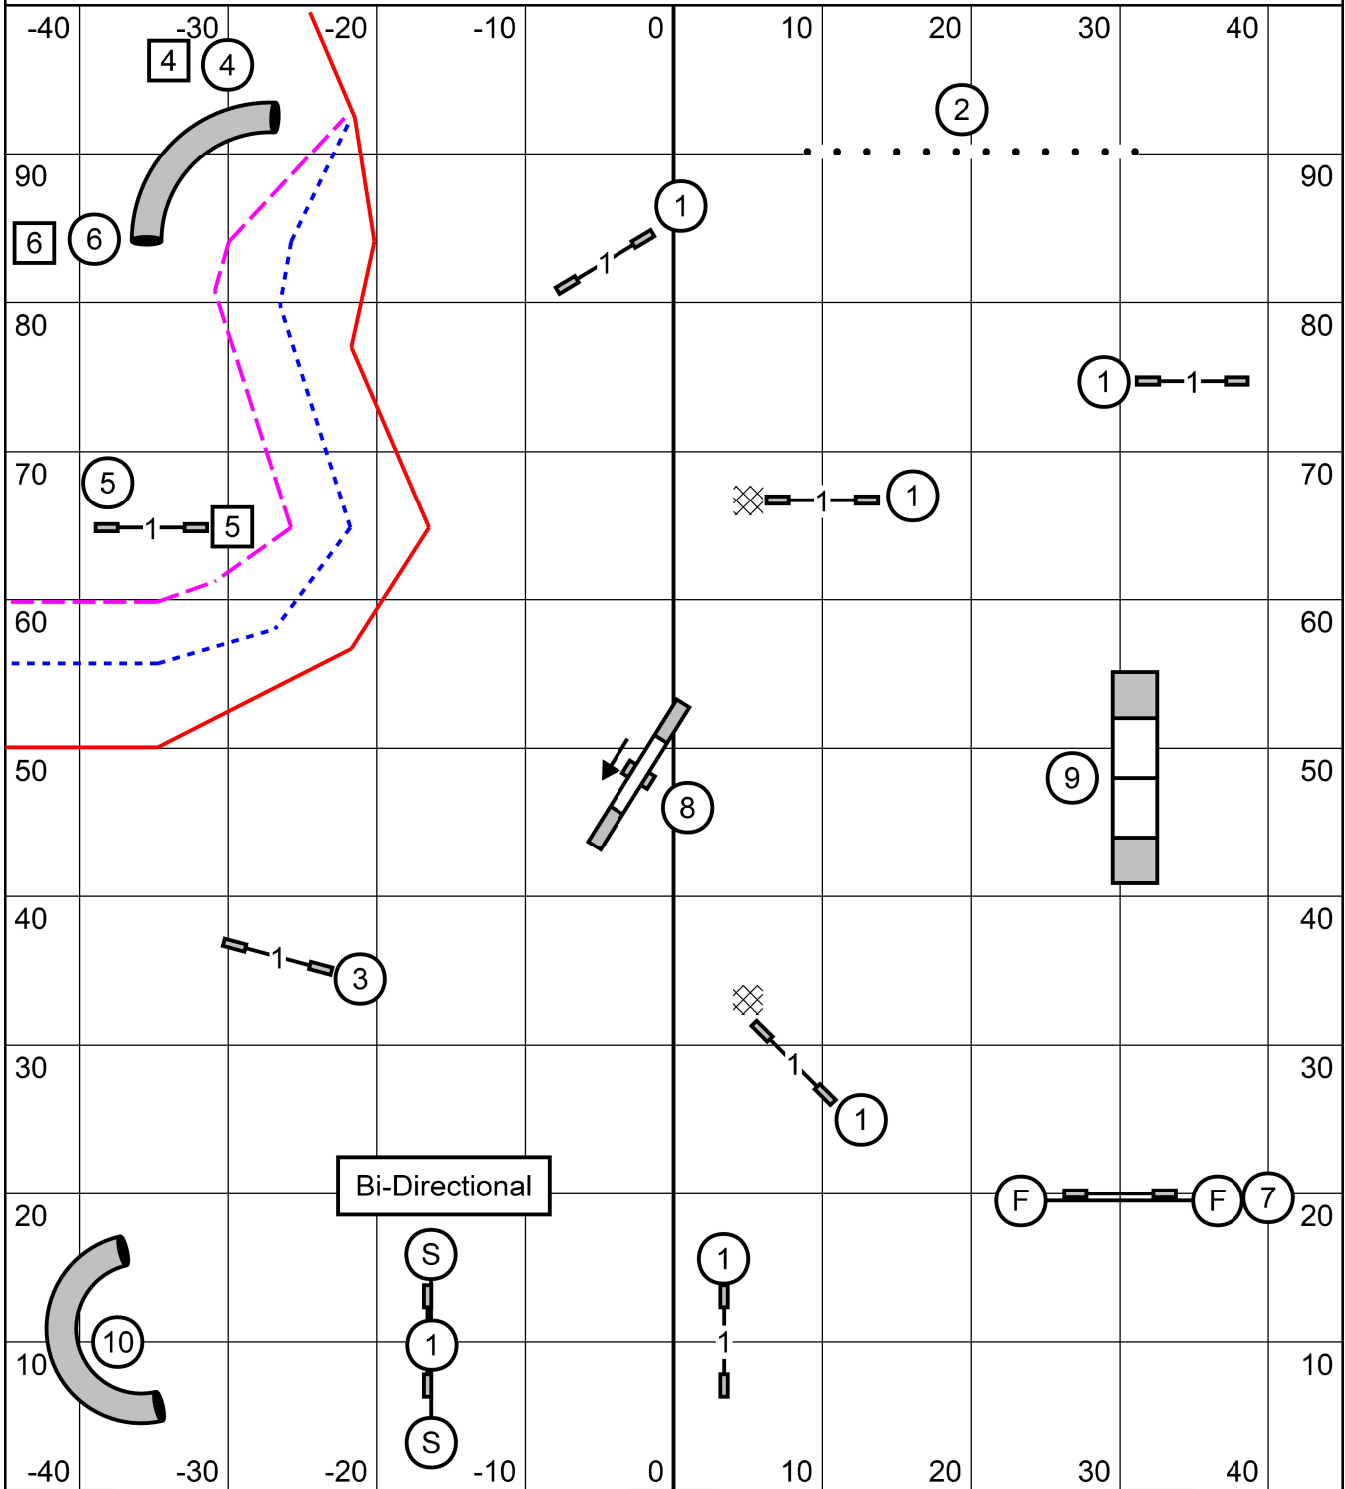

# All Levels

Triune Agility Club of Southwest Illinois  
 Saturday August 28, 2021  
**Novice-Open-Excellent-Master FAST**  
 Surface - Indoors on Turf  
 Judge - Mike Teh

# FAST

Enter

T/S

Exit

Novice: (Square) 4-5 or 5-6 (In Flow) (Dash Line)  
 Open: (Square) 4-5 or 5-6 (In Flow) (Dotted Line)  
 Excellent/Master: (Circle) 4-5-6 (Solid Line)

41 sec - 4"  
 38 sec - 8", P8, P12  
 35 sec - 12", 16", P16, P20  
 32 sec - 20", 24", 24C