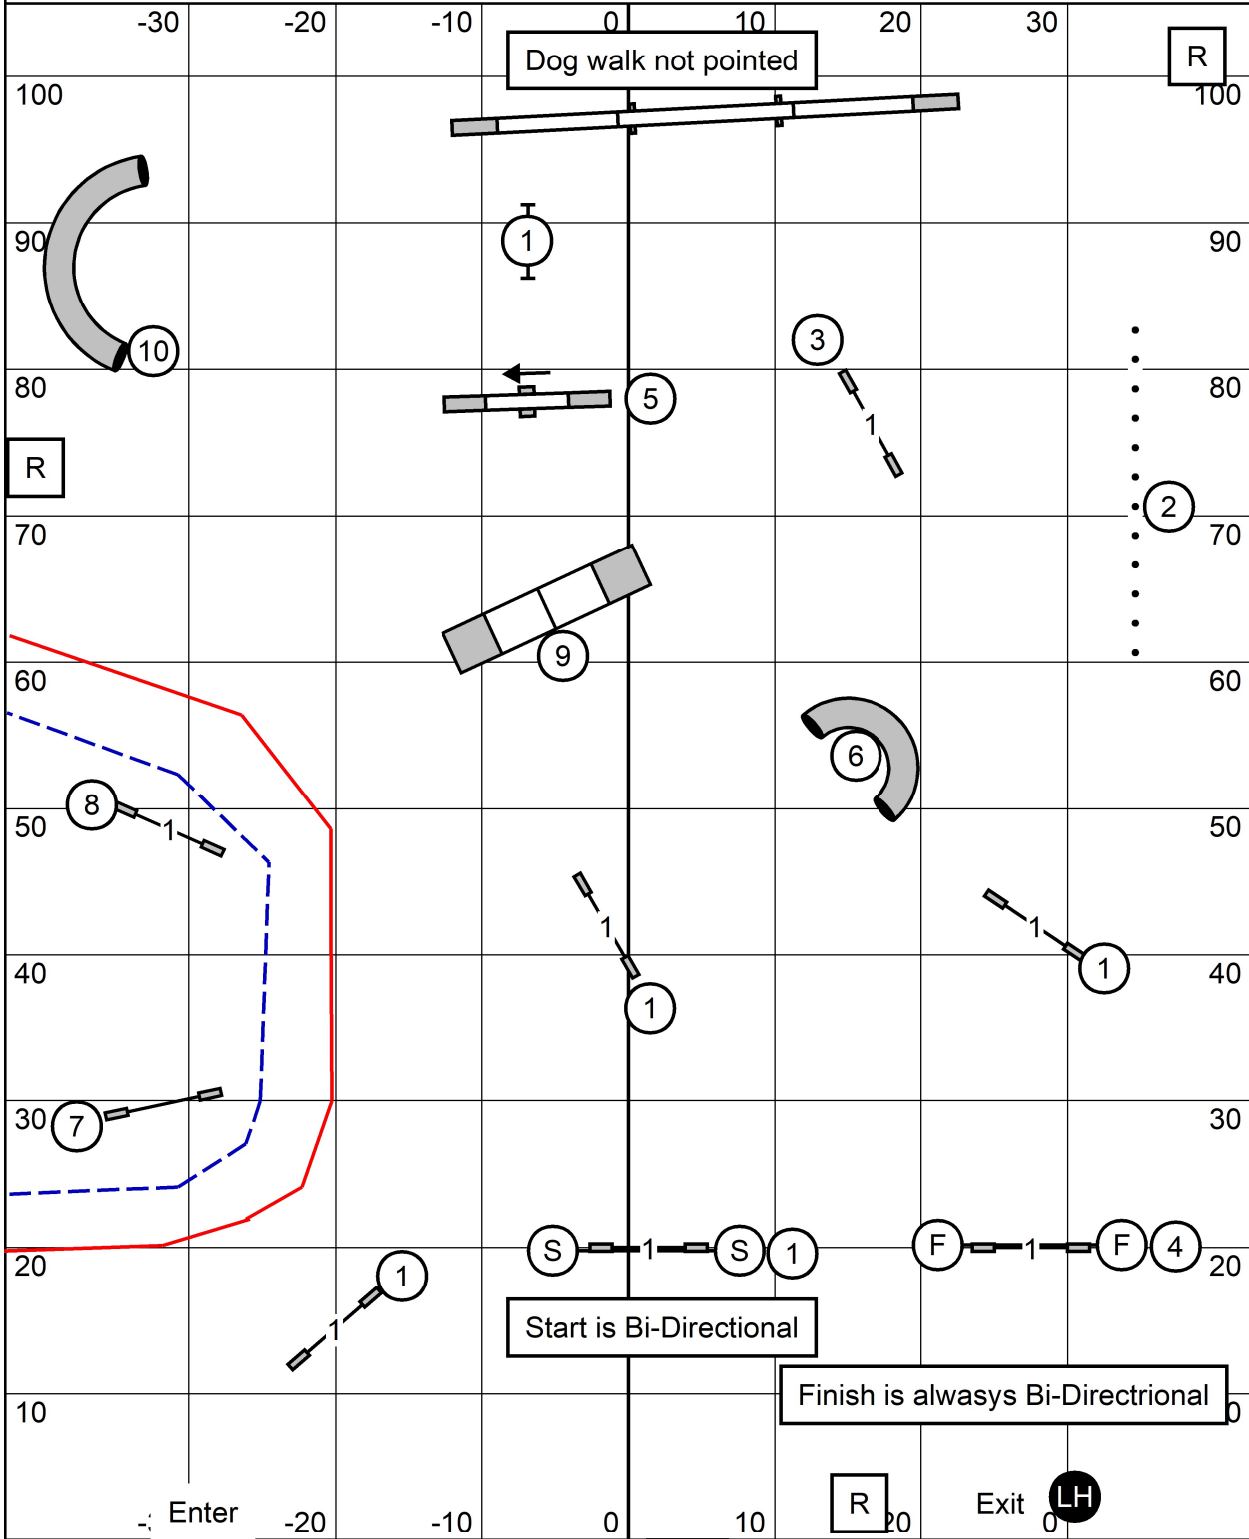

Send - Open- 7-8 or 8-7 Solid line  
 Novice 7-8 or 8-7 Dashed line

Open - Need 55 points to Q including send  
 Novice - Need 50 points to Q including send

**Greater St. Louis Shetland Sheepdog Club**  
 Purina Event Center  
 FRIDAY, August 6, 2021  
 Judge: Pam Johnson

T/S

**NOVICE / OPEN FAST**  
 Indoors/ Soccer Turf  
 85' x 105'