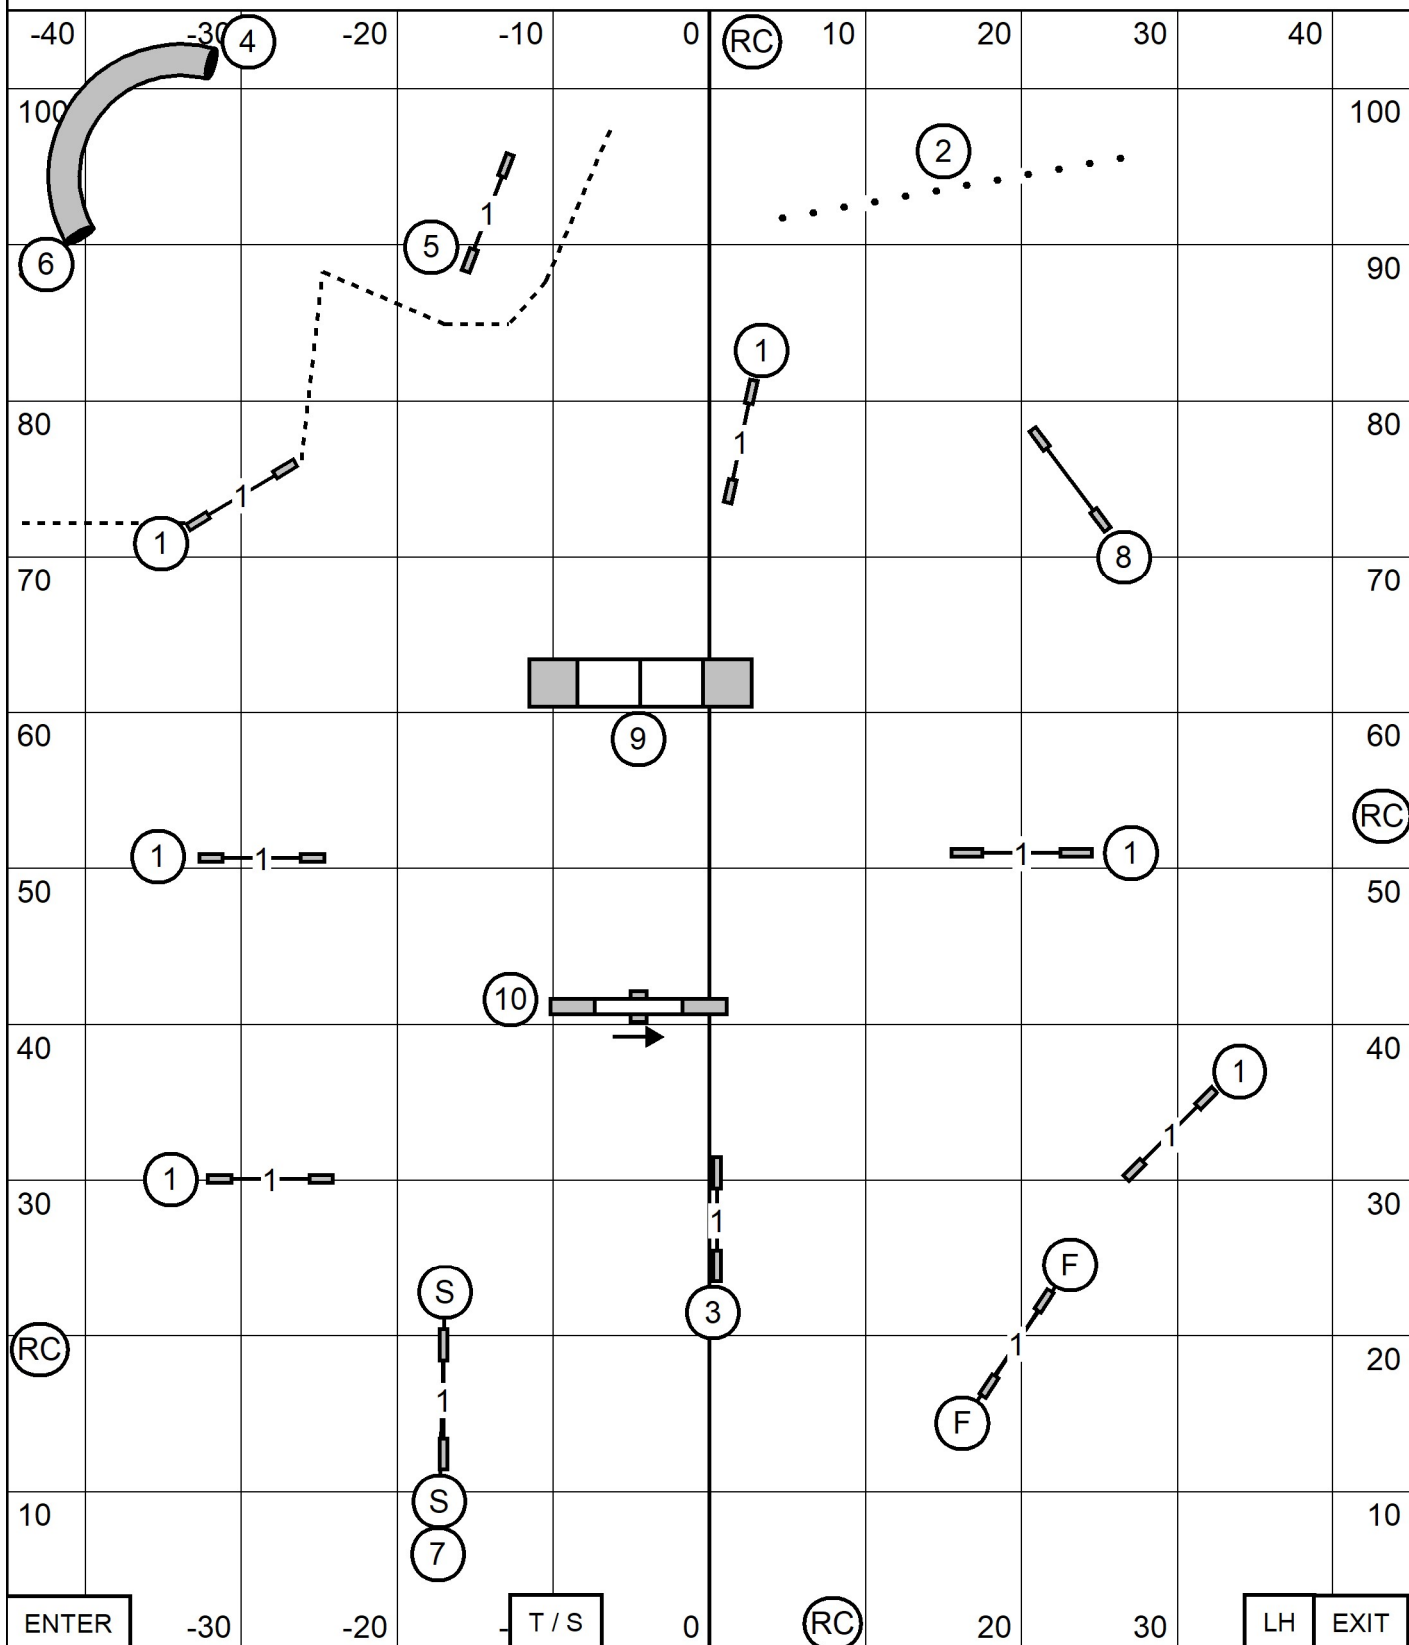

# FAST X/M

Points needed for Q: M/E = 60, Open = 55, Novice = 50  
 Reg CT: 38 sec - 8 in, 35 sec - 12/16 in, 32 sec - 20/24/26 in  
 Pref CT: 41 sec - 4 in, 38 sec - 8/12 in, 35 sec - 16/20 in

**Send Bonus:**

Master/Excellent : (6) (5) (4) (in flow)

**Gateway Agility Club of Suburban St. Louis**

**January 8, 2022**

**Judge: Ross Johnson**