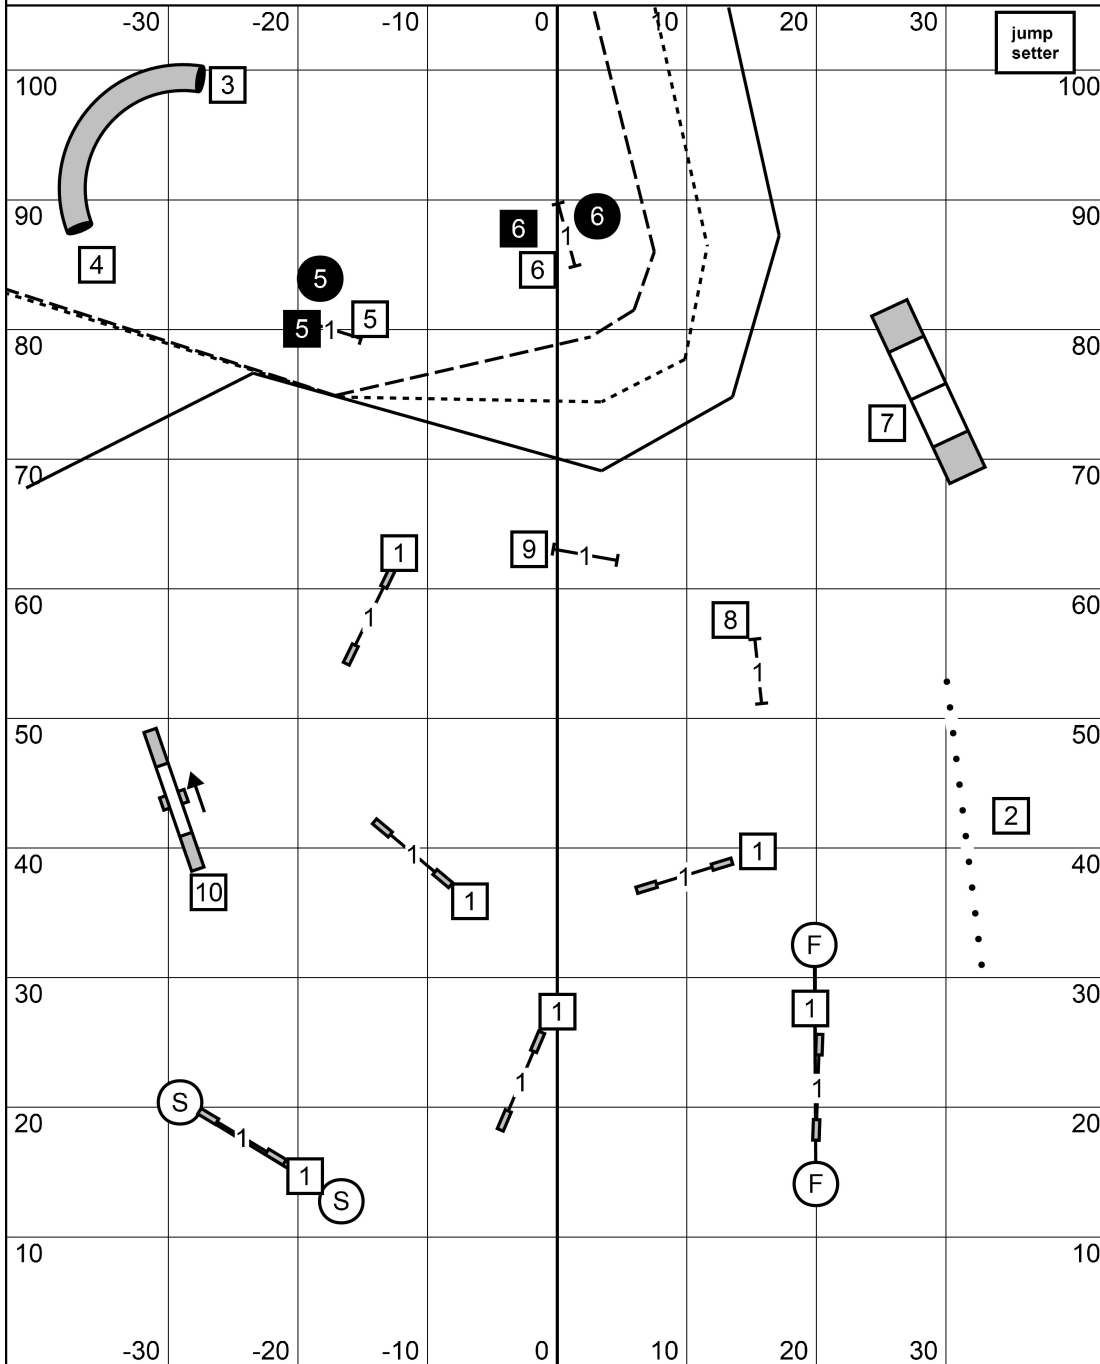

COMBINED FAST

Gateway Agility Club of Suburban St Louis, Gray Summit MO

Friday August 30, 2021 Judge: Mark Upshaw
85 x 105 Indoors / Turf

ENTRANCE

jump setter

TIMER SCRIBE

jump setter

EXIT

MASTER/EXCELLENT SEND BONUS
Tunnel - 4 to Jump - 5, to Jump - 6
(light numbers, solid line)

OPEN SEND BONUS
Jump - 5 to Jump - 6
(dark square numbers, dotted line) or
Jump - 6 to Jump - 5
(dark circle numbers, dotted line)

NOVICE SEND BONUS
Jump - 5 to Jump - 6
(dark square numbers, dotted line) or
Jump - 6 to Jump - 5
(dark circle numbers, dotted line)

All Obstacles Are Bidirectional Except:
Teeter - 10, Tunnel - 3
and Send Obstacles - 4,5,6